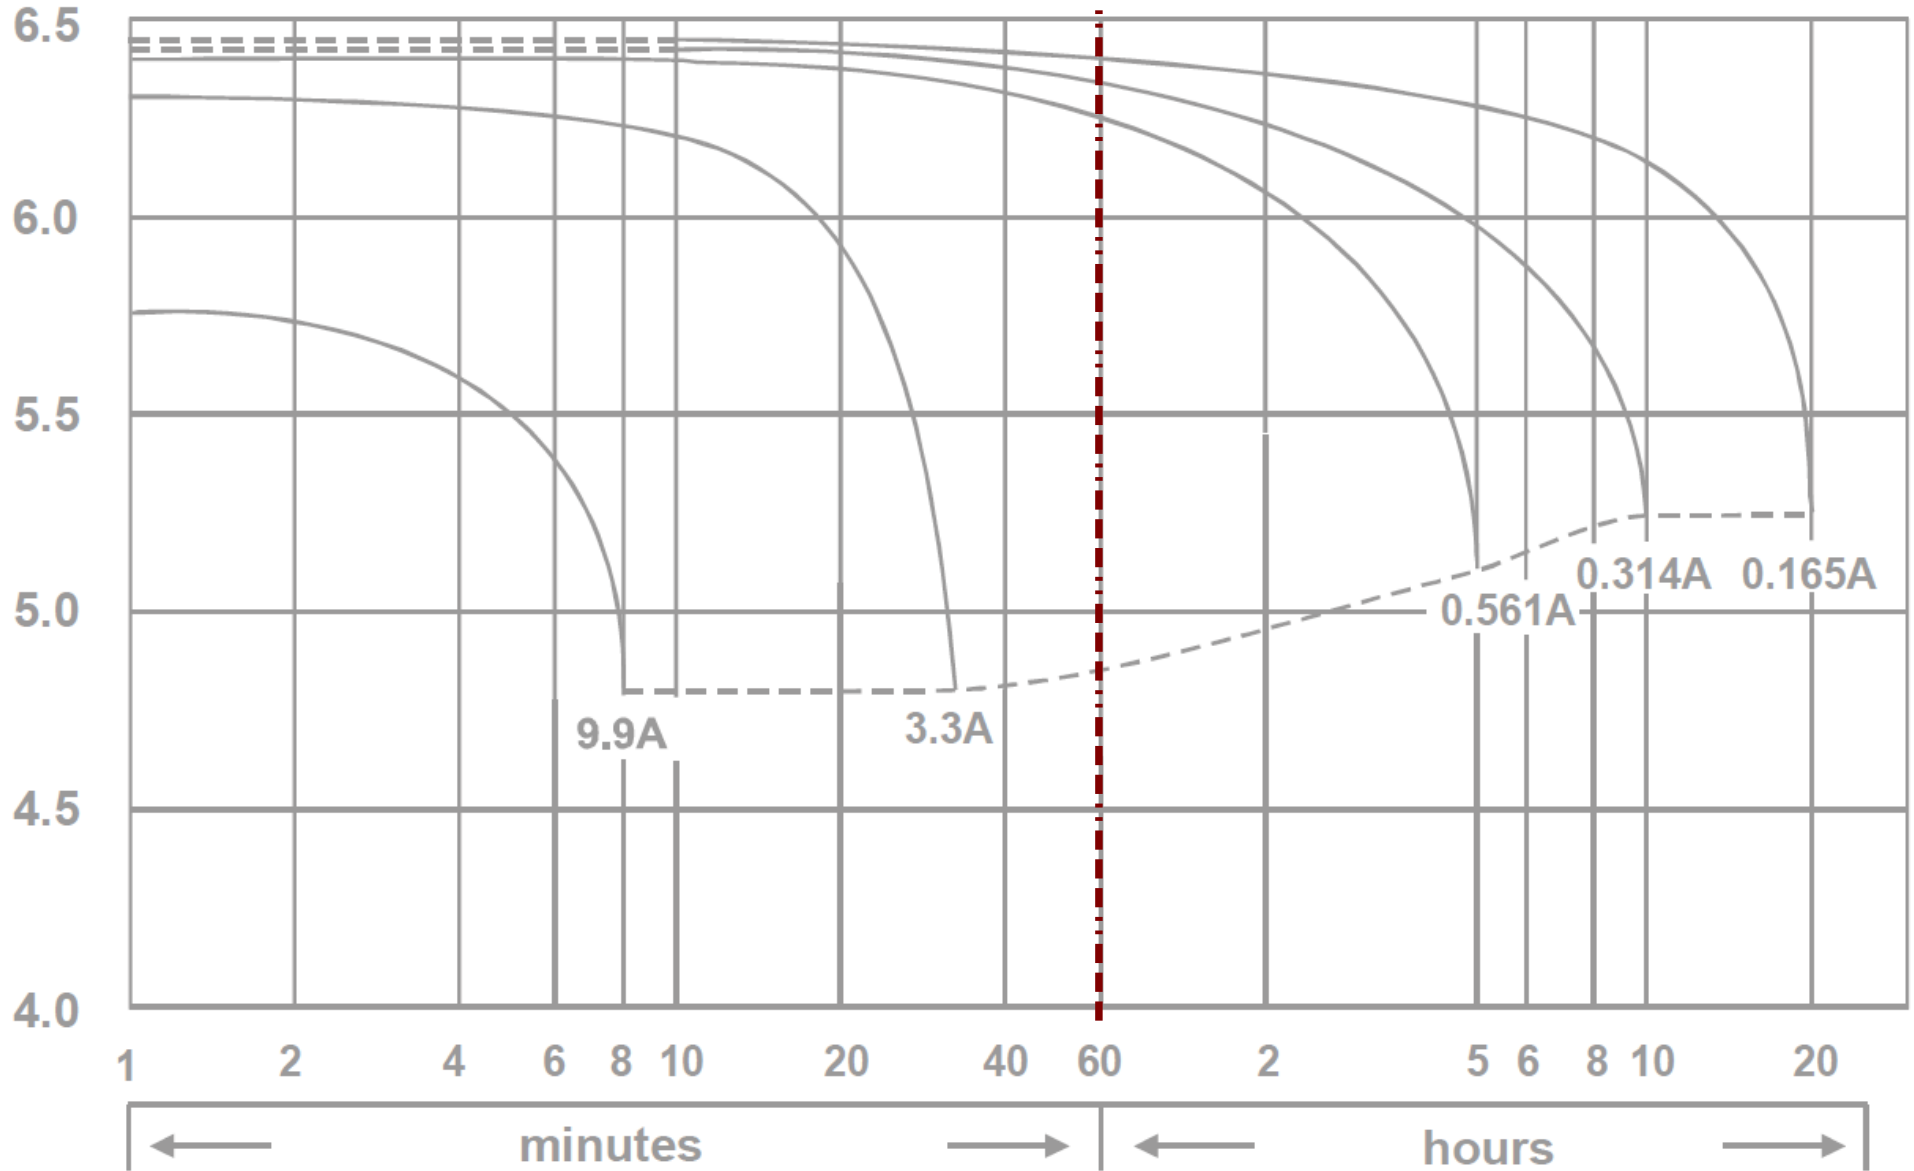

# Discharge Time VS. Discharge Current (25°C)

MP3.3-6

Discharge Time