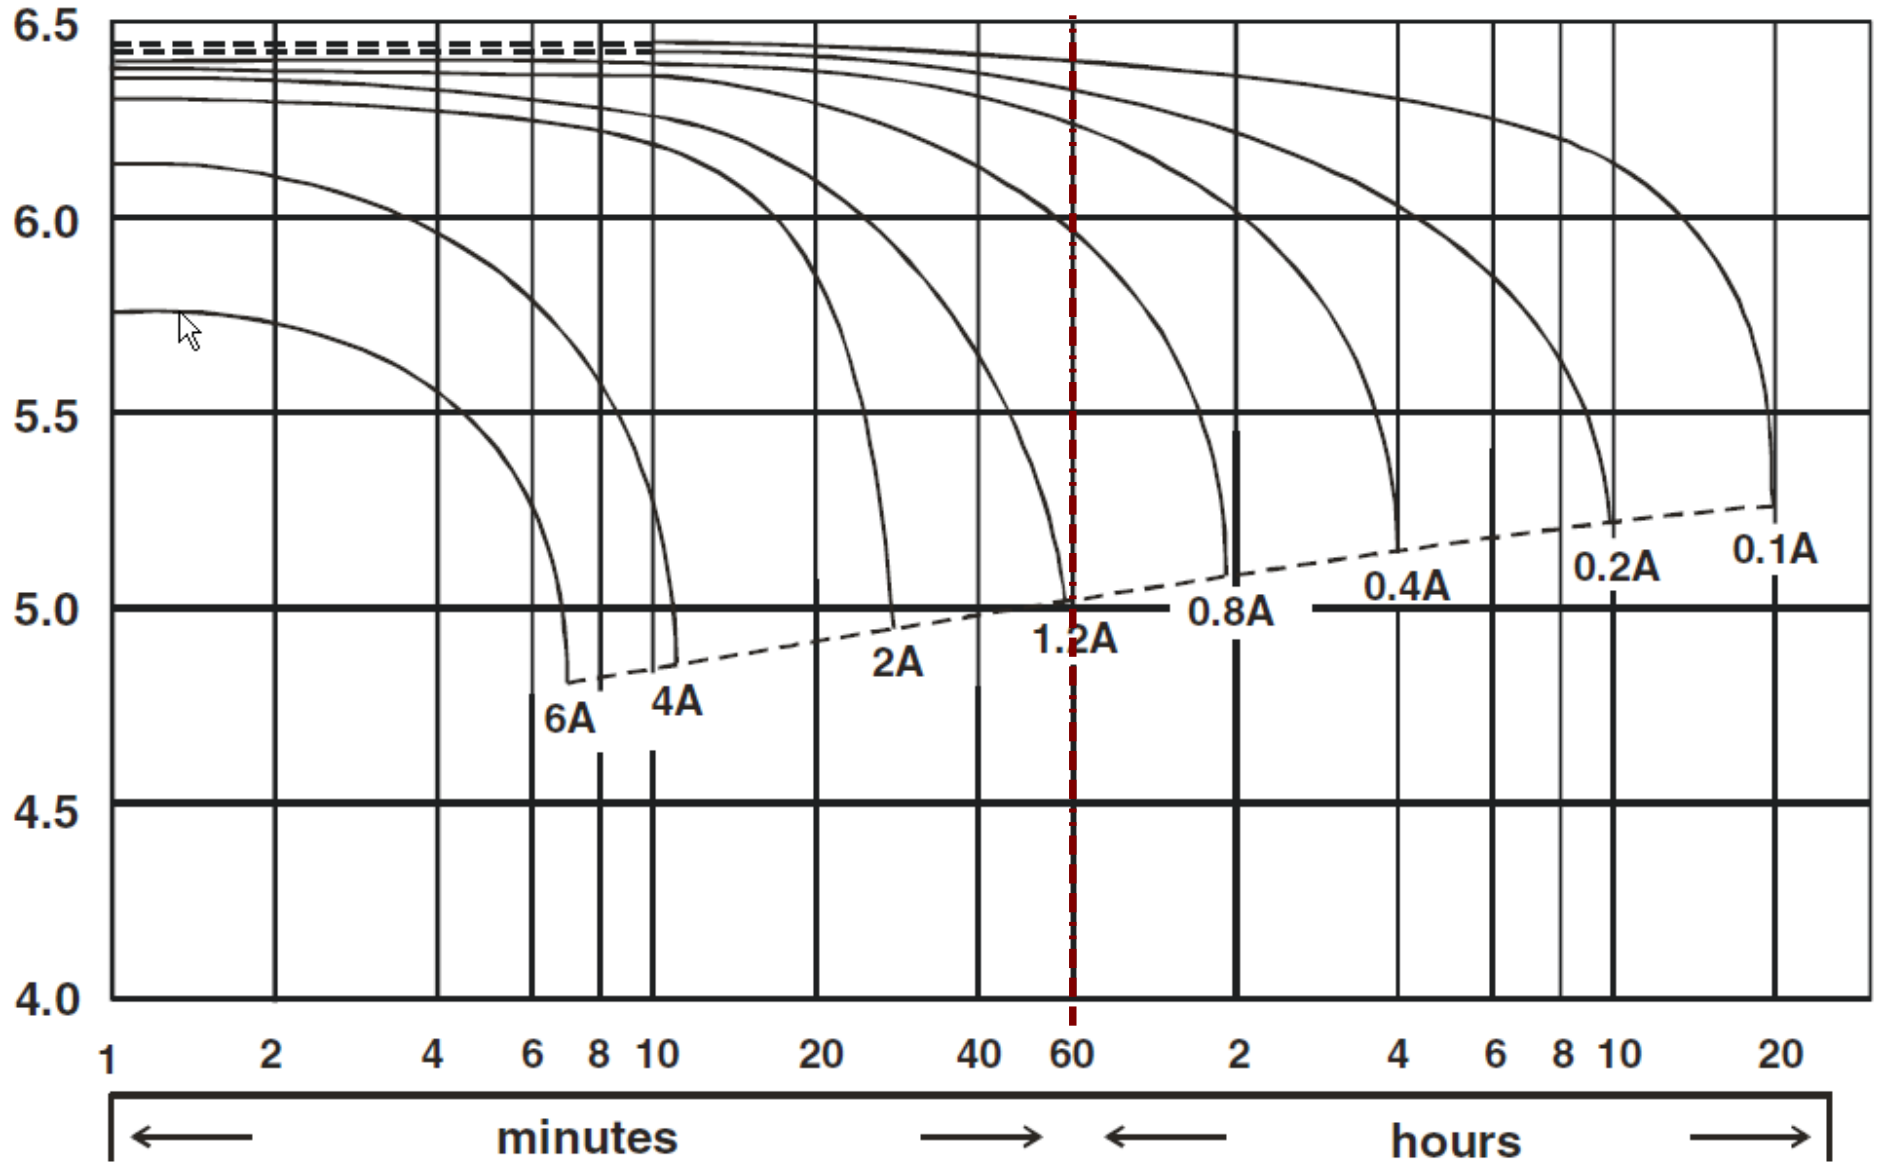

(v)
FOR 6V
BATTERY

Discharge Time VS. Discharge Current (25°C)

MP2-6

Discharge Time